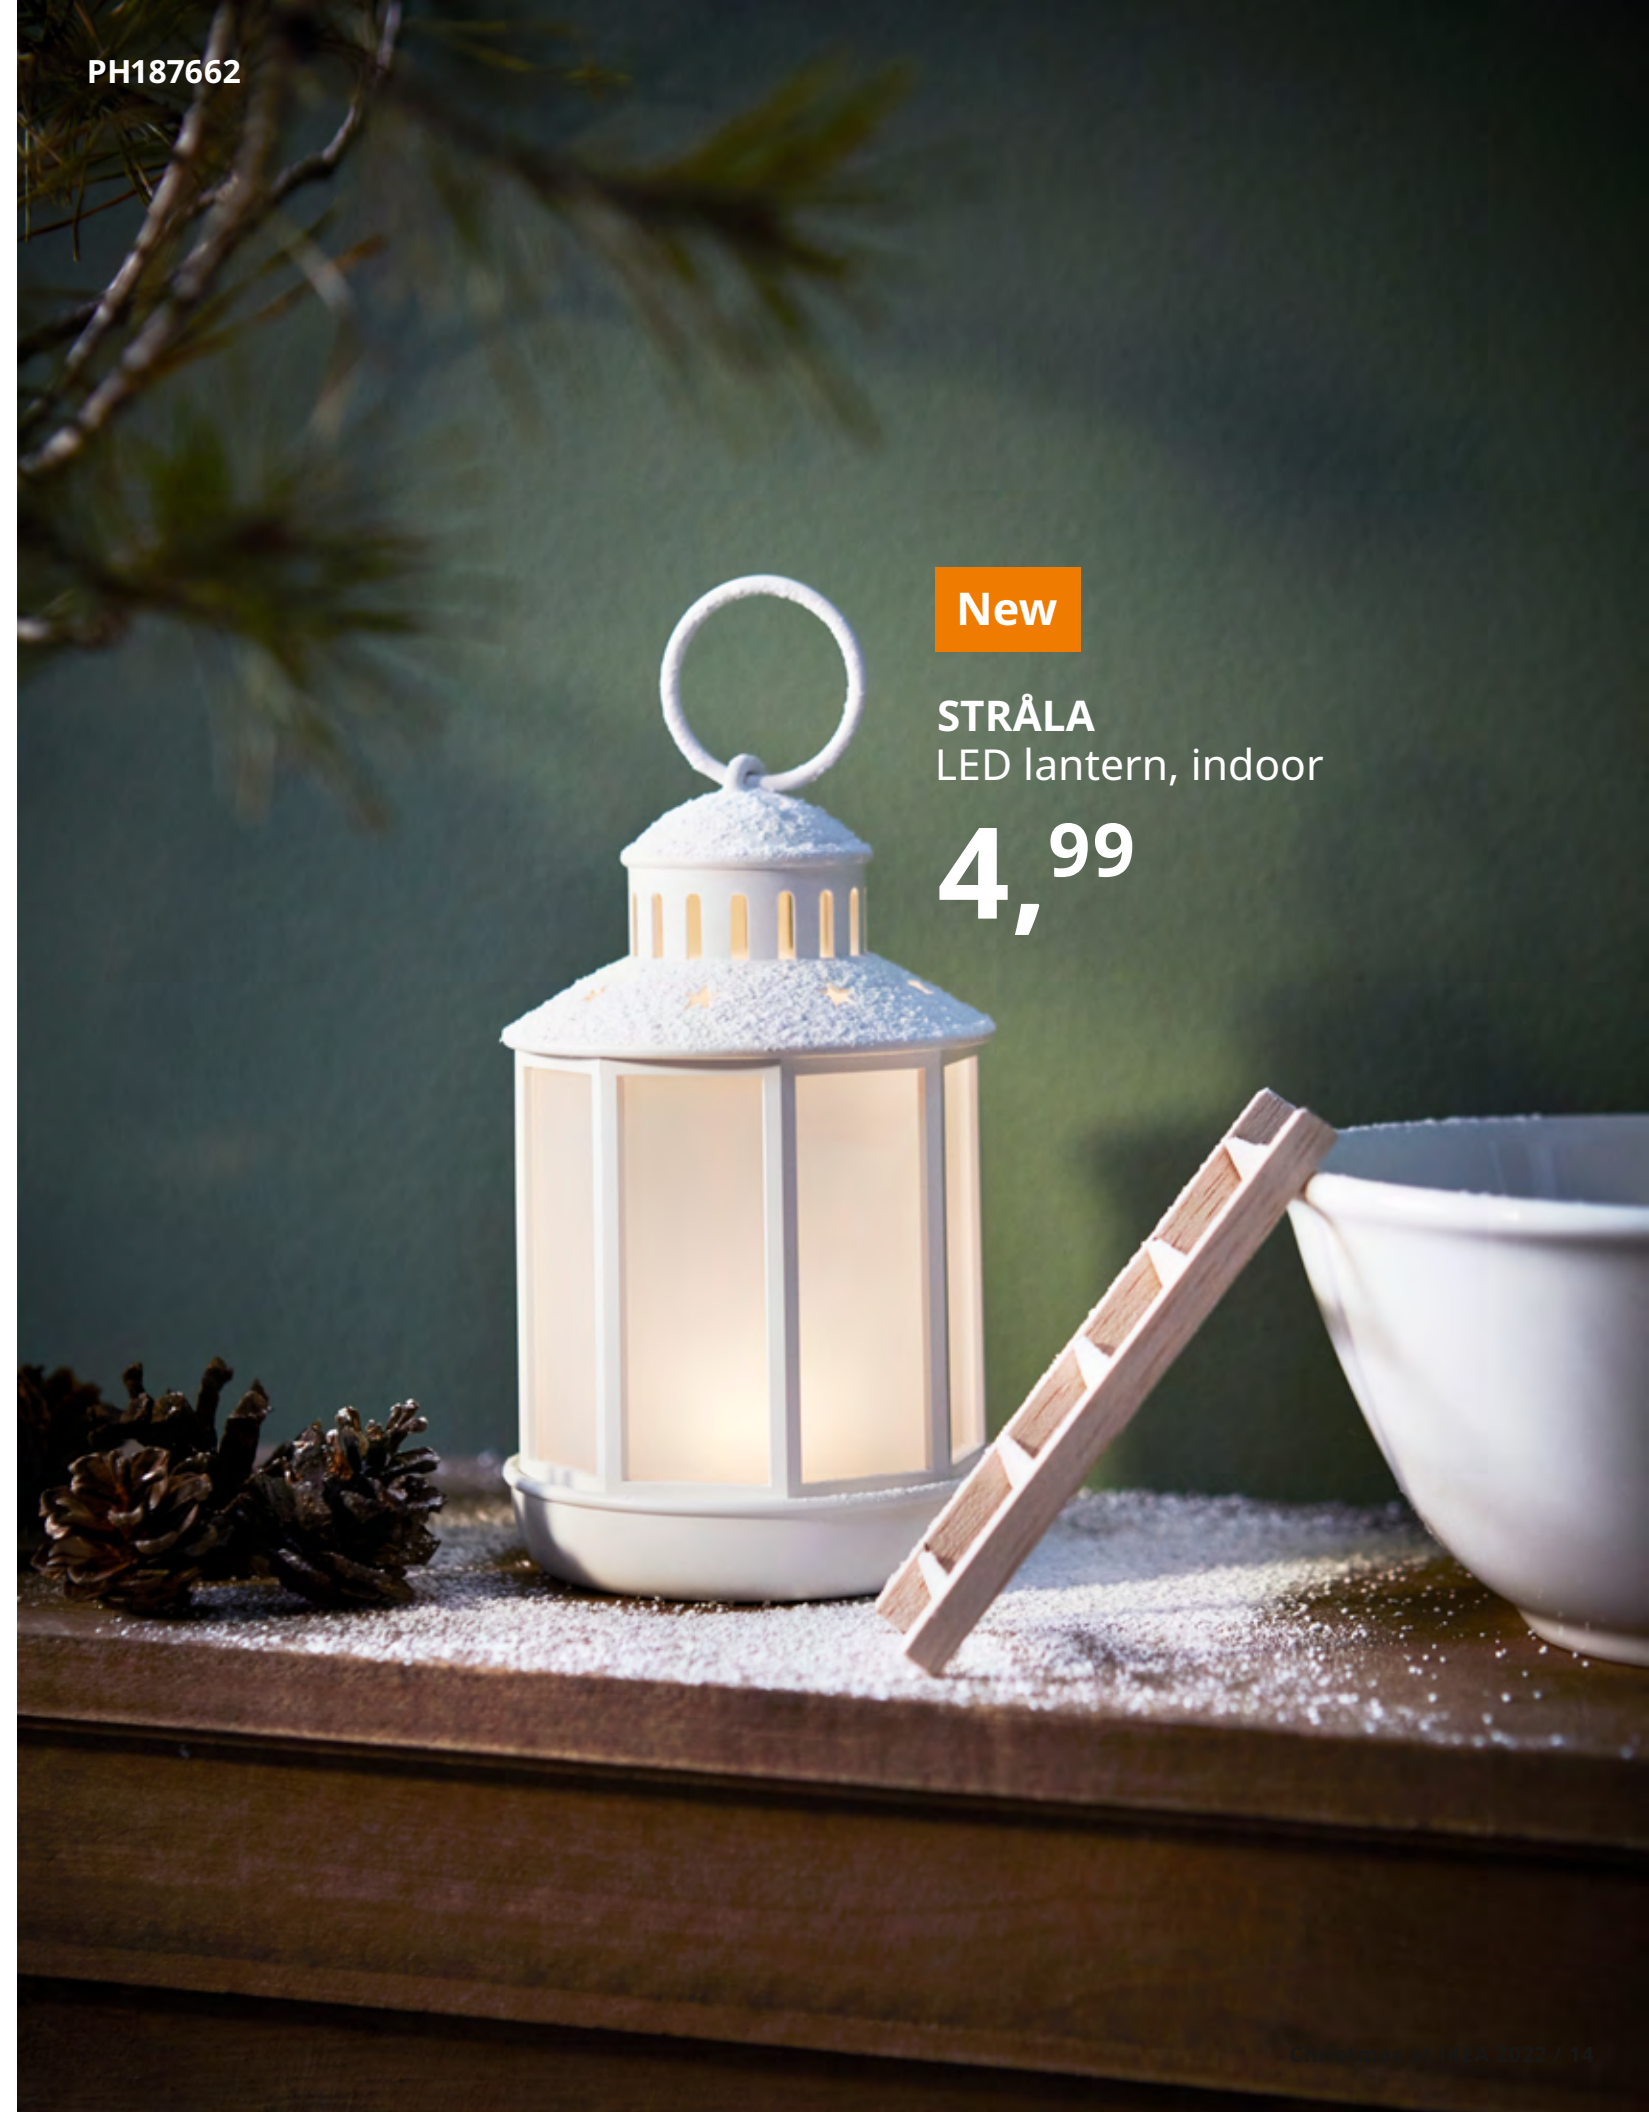

STRÅLA shine bright

What better way to brighten dark winter nights and spread a little holiday cheer than filling your home with holiday lights?

This Christmas, we've updated STRÅLA decorative LED lighting with plenty of indoor and outdoor options to make your holidays merry and bright.

From star-shaped lampshades with beautiful patterns and lighting chains for your tree to battery-operated LED lanterns and table decorations, we're sure you'll find favourites to make your holidays look and feel merry and bright.

New

STRÅLA
LED lantern, indoor

4,99