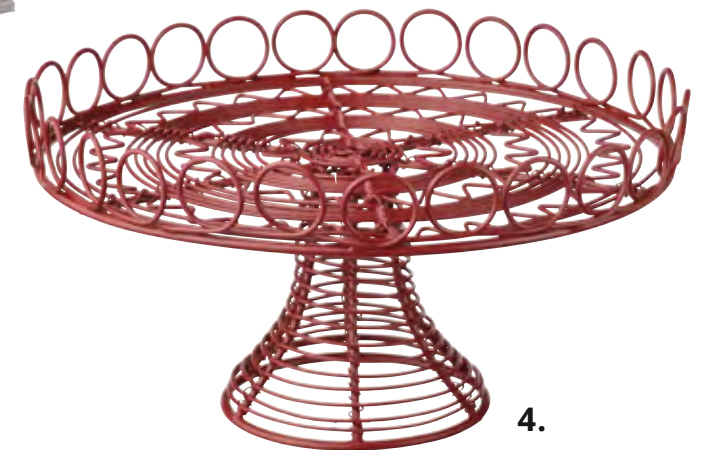

New

VINTERFINT 2022
Bowl

12,99

1.

Get the look

Recreating this modern take on traditional Scandinavian Christmas fika is easy with items from the VINTERFINT 2022 collection.

2.

3.

4.

5.

1. **New** VINTERFINT 2022 hanging decoration, set of 3 16,99 705.273.29 2. **New** VINTERFINT 2022 jug 14,99 605.305.44 3. **New** VINTERFINT paper napkin 1,79/30 pack. 805.296.05 4. **New** VINTERFINT 2022 serving stand 14,99 305.296.41 5. **New** VINTERFINT 2022 bowl 12,99 405.334.78