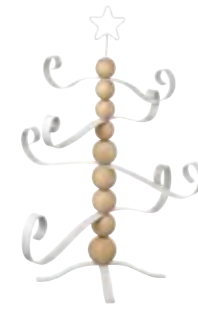

PE860361.jpg

New VINTERFINT 2022 decoration 39,99 Solid pine, powder coated steel. Designer: Kevin Gouriou. Ø57, H60cm. Christmas tree shaped pine/white 605.304.50